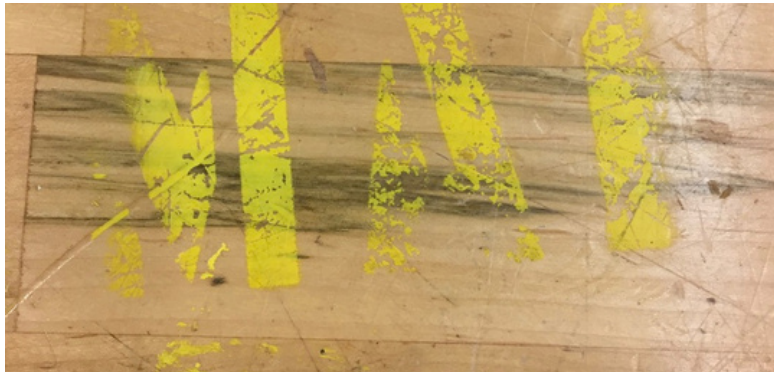

PRODUCT DEMONSTRATION

BEFORE

ERASE GRAFFITI WIPES

THE STRUGGLE

Oh no! Someone tagged some signs...

THE FIX

Erase Graffiti Wipes to the rescue! We used the Erase Graffiti Wipes to remove the tags but it did not remove the background paint or ruin the vinyl.

THE FIX

Erase Graffiti Wipes to the rescue! We simply wiped off the graffiti with our Erase Graffiti Wipes. It was that easy!

GREEN CHEM
LABORATORIES

ENVIRONMENTALLY RESPONSIBLE

WOMAN OWNED SMALL BUSINESS

MADE IN AMERICA

BIGGIE APPROVED

www.GreenChemLabs.com · 1-800-964-3151

PRODUCT DEMONSTRATION

ERASE GRAFFITI WIPES

THE STRUGGLE

Oh no! There is sharpie on the wood paneled table, floor paint on the wood floors, and foot prints on the painted shelving...