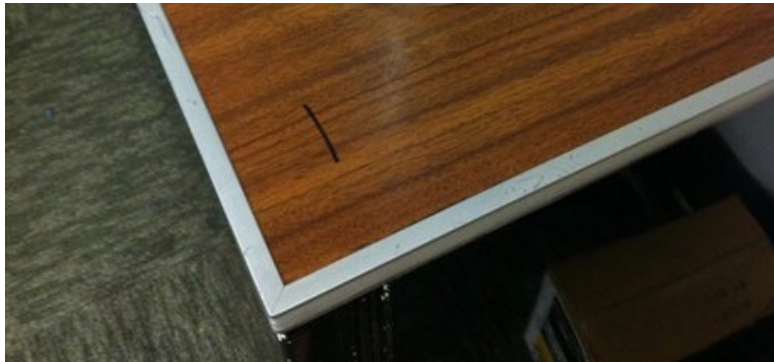

MADE IN AMERICA

BIGGIE APPROVED

www.GreenChemLabs.com · 1-800-964-3151

PRODUCT DEMONSTRATION

ERASE GRAFFITI WIPES

THE STRUGGLE

Oh no! There is sharpie on the wood paneled table, floor paint on the wood floors, and foot prints on the painted shelving...