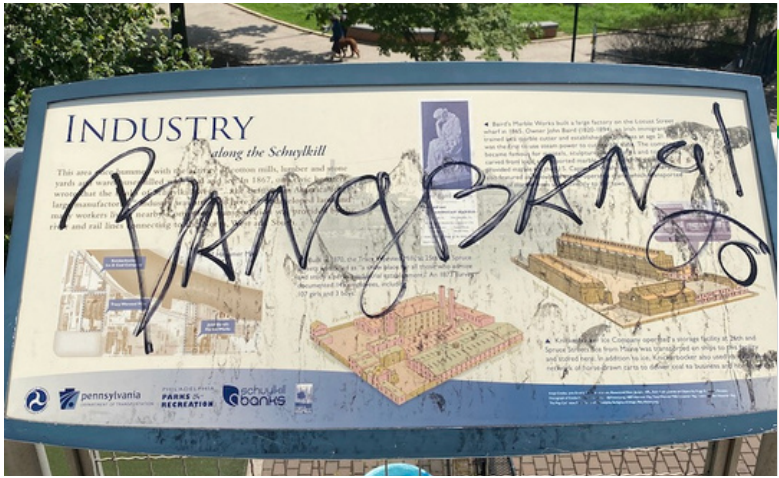

PRODUCT DEMONSTRATION