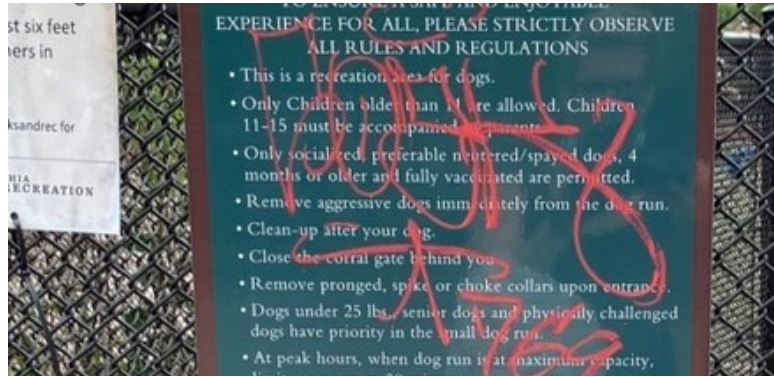

PRODUCT DEMONSTRATION

BEFORE

ERASE GRAFFITI WIPES

THE STRUGGLE

Oh no! Someone tagged some signs...

THE FIX

Erase Graffiti Wipes to the rescue! We used the Erase Graffiti Wipes to remove the tags but it did not remove the background paint or ruin the vinyl.

AFTER

ERASE GRAFFITI WIPES

THE STRUGGLE

Oh no! Someone put their crappy artwork on a painted surface...

THE FIX

Never fear! **Erase Graffiti Wipes** removed the crappy artwork but did not remove the background paint. The surface looks good as new!