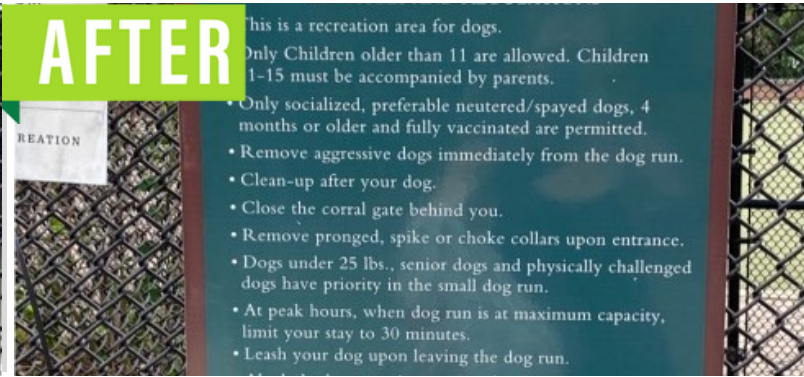

PRODUCT DEMONSTRATION

BEFORE

ERASE GRAFFITI WIPES

THE STRUGGLE

Oh no! Someone tagged some signs...

THE FIX

Erase Graffiti Wipes to the rescue! We used the Erase Graffiti Wipes to remove the tags but it did not remove the background paint or ruin the vinyl.

AFTER

ERASE GRAFFITI WIPES

THE STRUGGLE

Oh no! Someone put their crappy artwork on a painted surface...

THE FIX

Never fear! **Erase Graffiti Wipes** removed the crappy artwork but did not remove the background paint. The surface looks good as new!